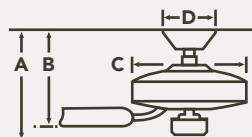

COORDINATING LIGHTING

To see the complete Erzo Collection visit Kichler.com.

Chandelier
43859SN

HANGING MEASUREMENTS

WITH 4.5" DOWNROD

Fixture Drop (from ceiling)	Blade Drop (from ceiling)	Housing (width)	Ceiling Canopy (width)
A: 13.75"	B: 11.00"	C: 5.50"	D: 5.75"